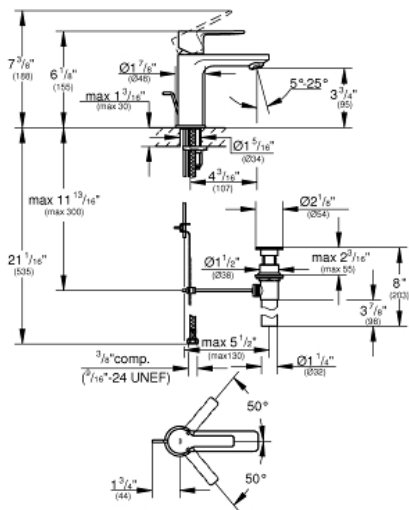

LINEARE

MODEL # 2382400A

Pure Freude  
an Wasser

GROHE

**Product Description:**  
LINEARE

**Standard Specification:**

- Single hole installation
- Metal lever handle
- **GROHE SilkMove** 28 mm ceramic cartridge
- With temperature limiter
- **GROHE StarLight** chrome finish
- Includes waste-set drain assembly
- **GROHE AquaGuide** adjustable flow control
- Flexible hose connections
- **GROHE QuickFix** installation system

**Color:**

- 2382400A StarLight Chrome